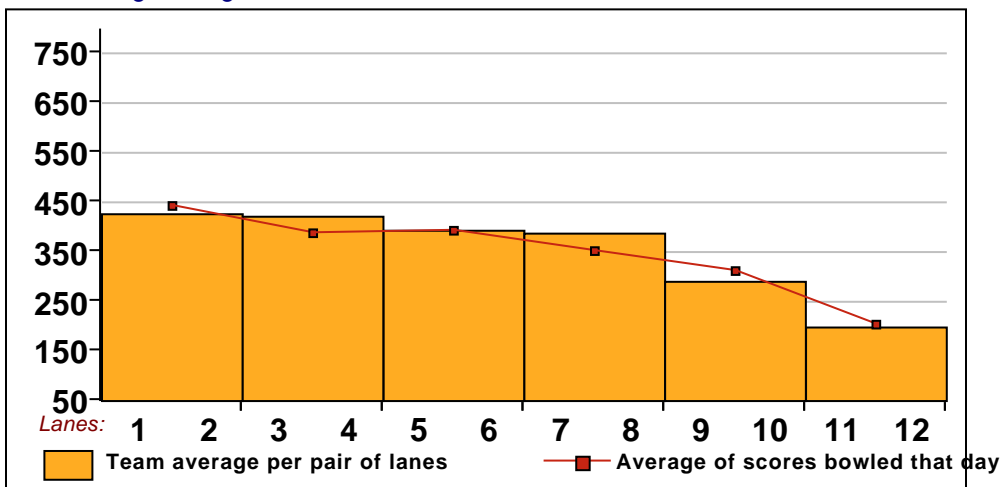

Team Average vs Avg of Scores