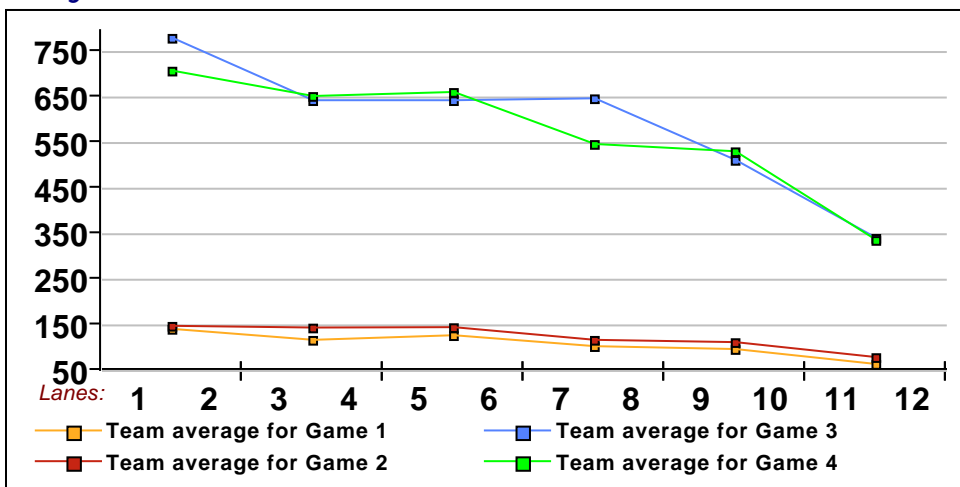

Average of Scores for Each Game