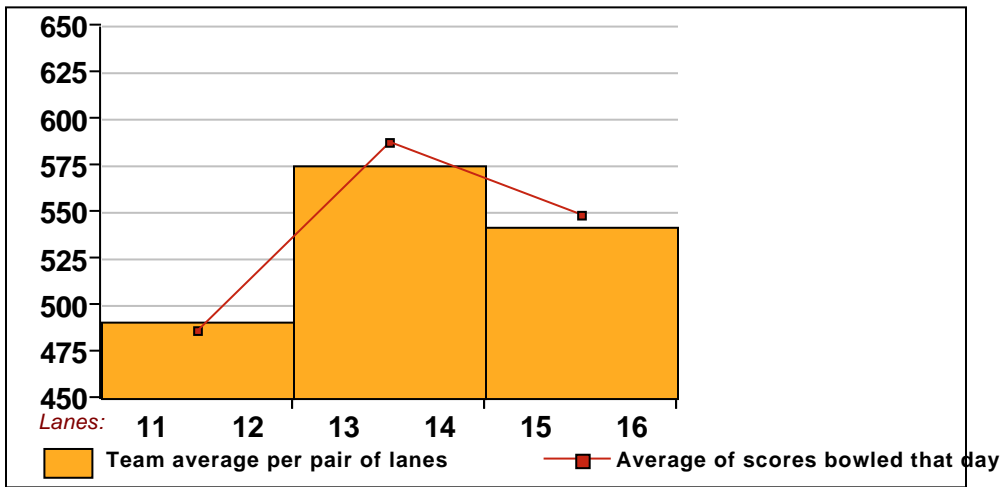

Team Average vs Avg of Scores