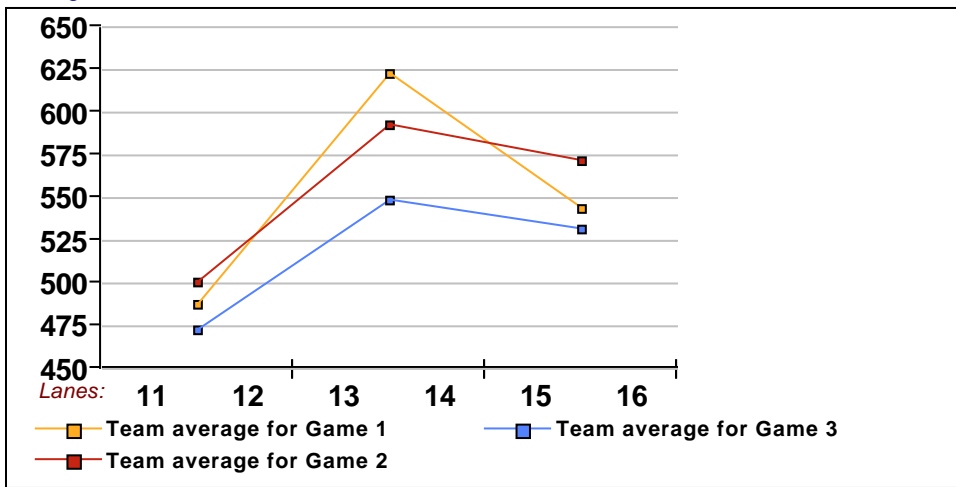

Average of Scores for Each Game