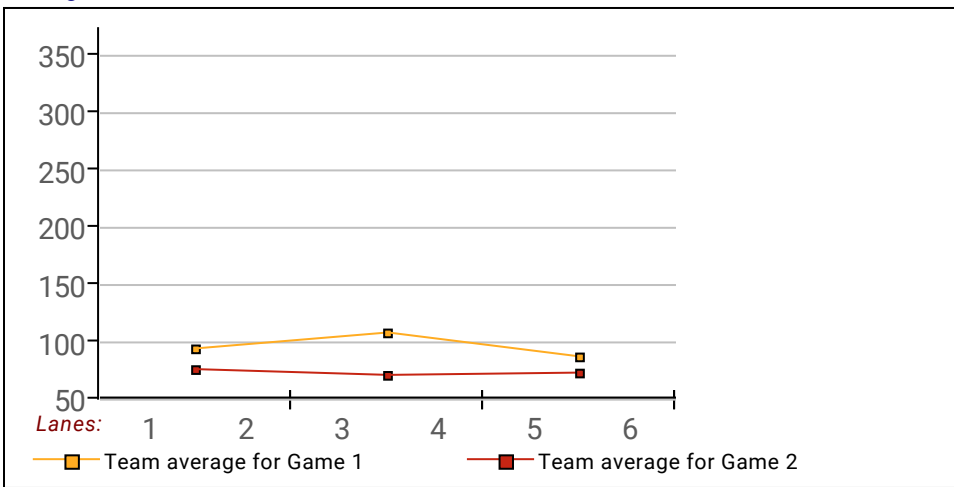

Average of Scores for Each Game