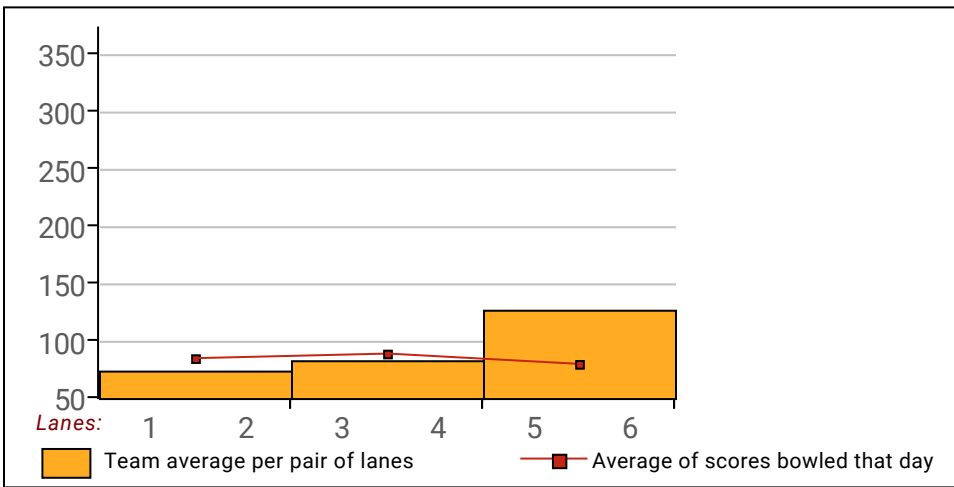

Team Average vs Avg of Scores