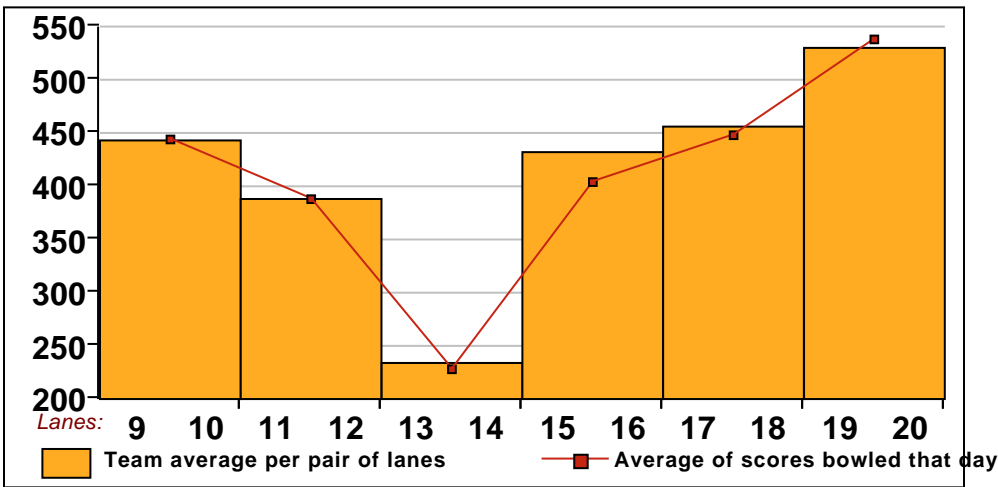

Team Average vs Avg of Scores