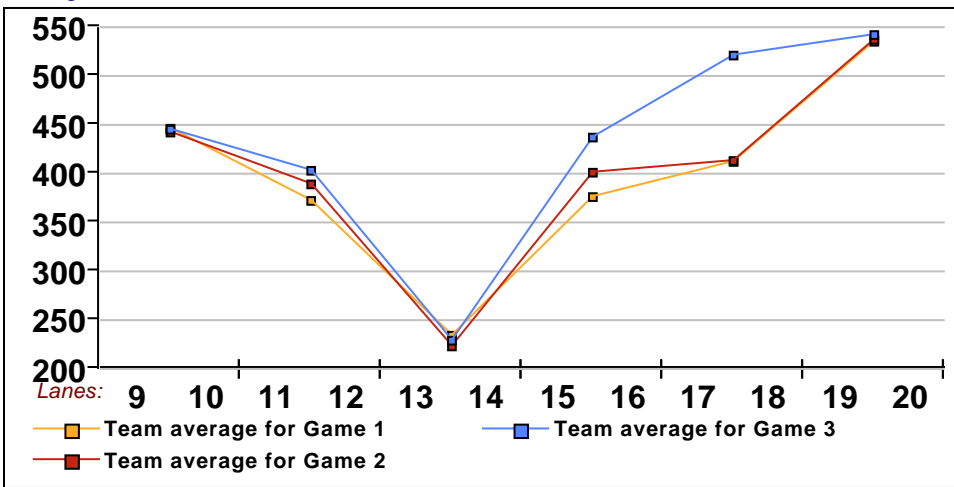

Average of Scores for Each Game