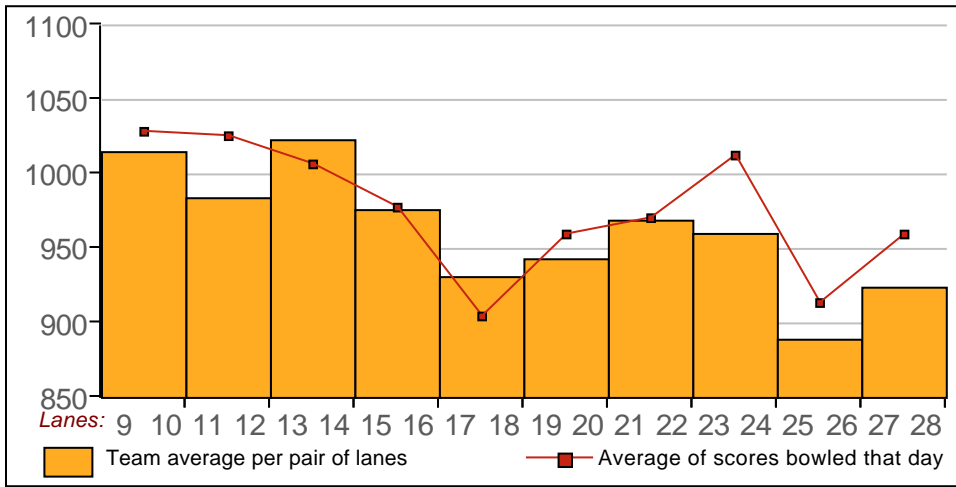

Team Average vs Avg of Scores