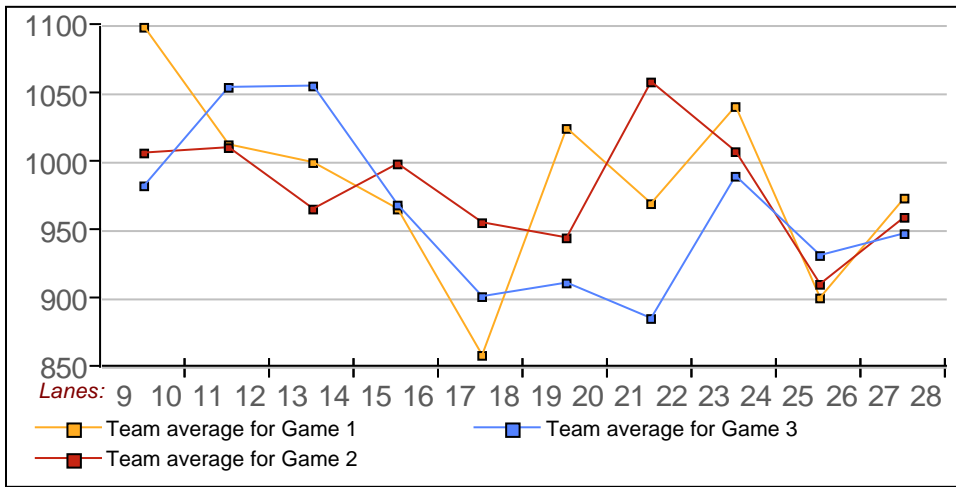

Average of Scores for Each Game