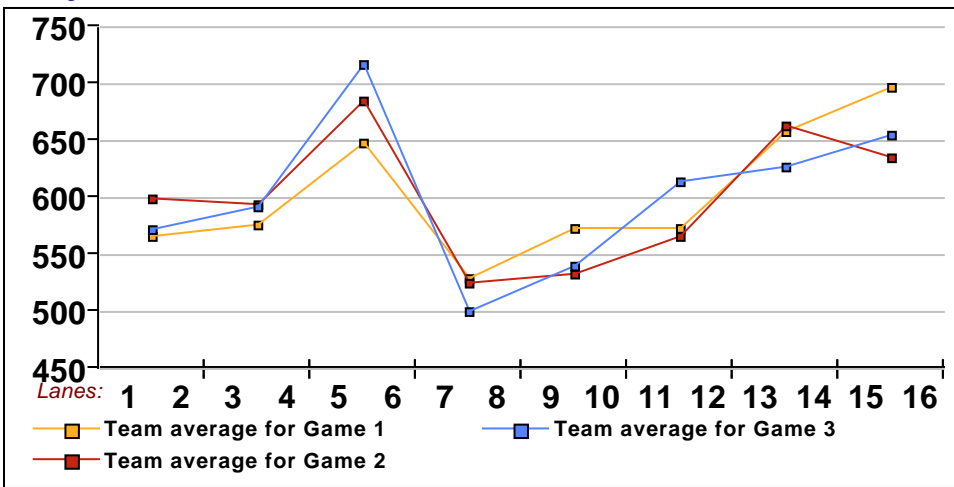

Average of Scores for Each Game