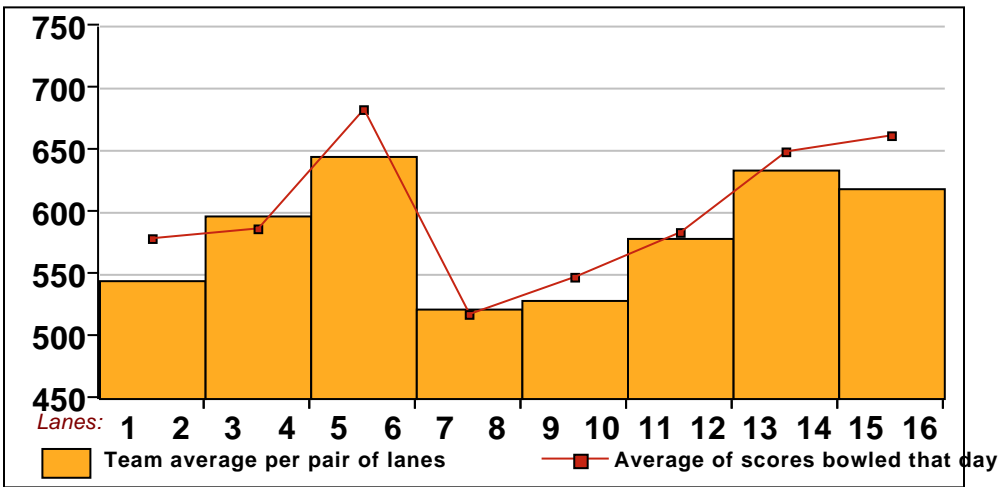

Team Average vs Avg of Scores