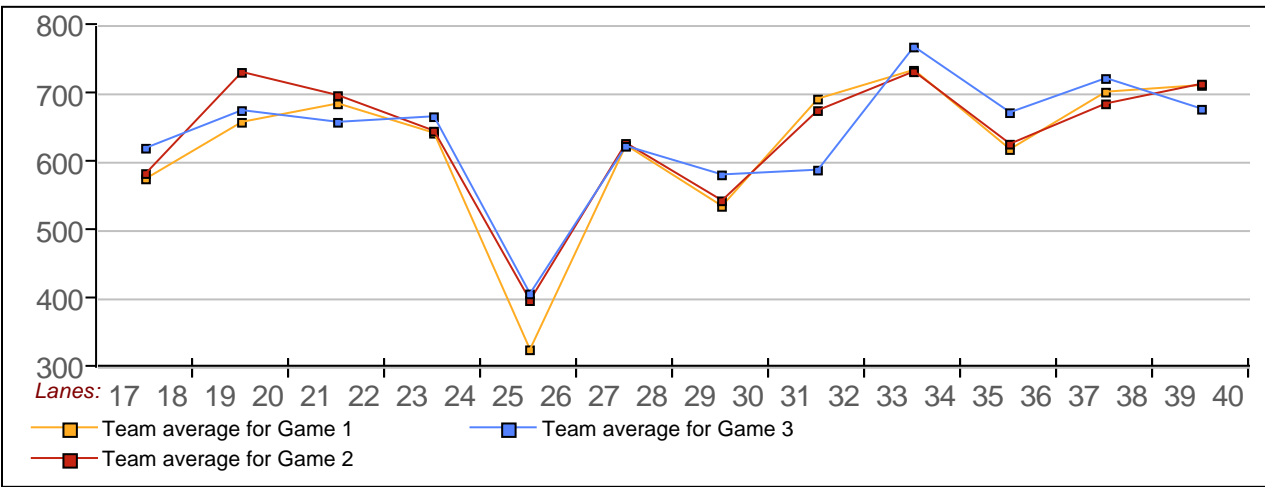

Average of Scores for Each Game