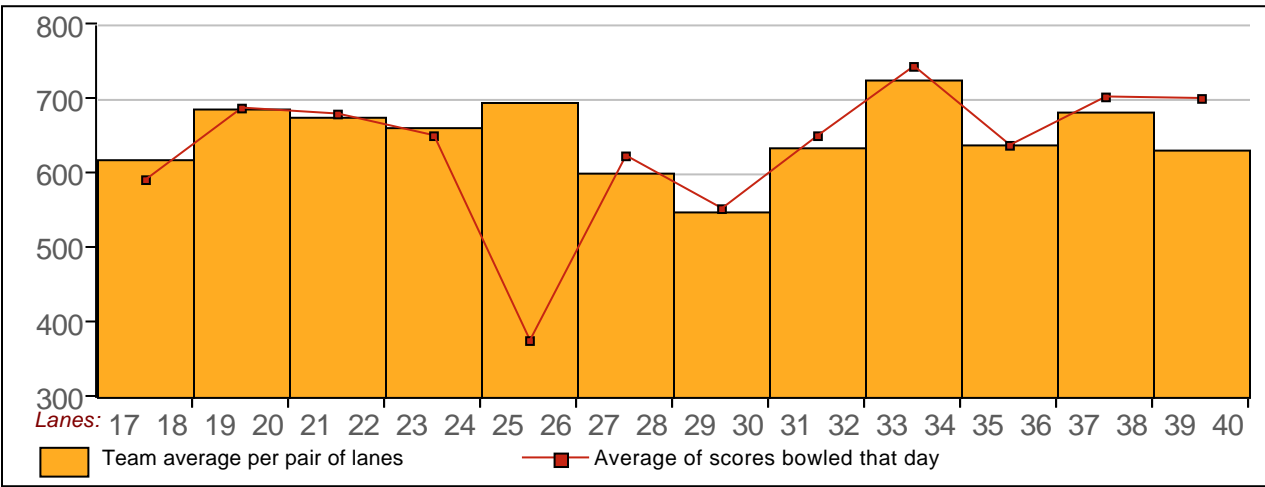

Team Average vs Avg of Scores