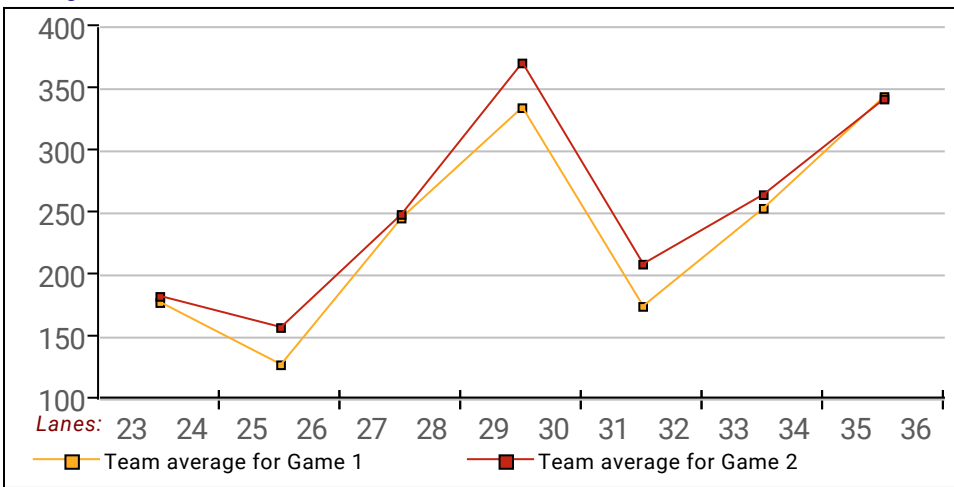

Average of Scores for Each Game