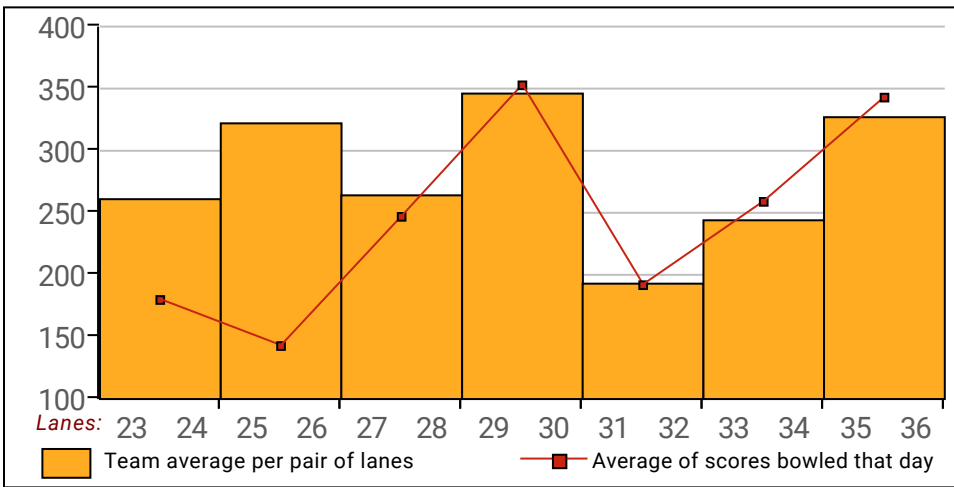

Team Average vs Avg of Scores