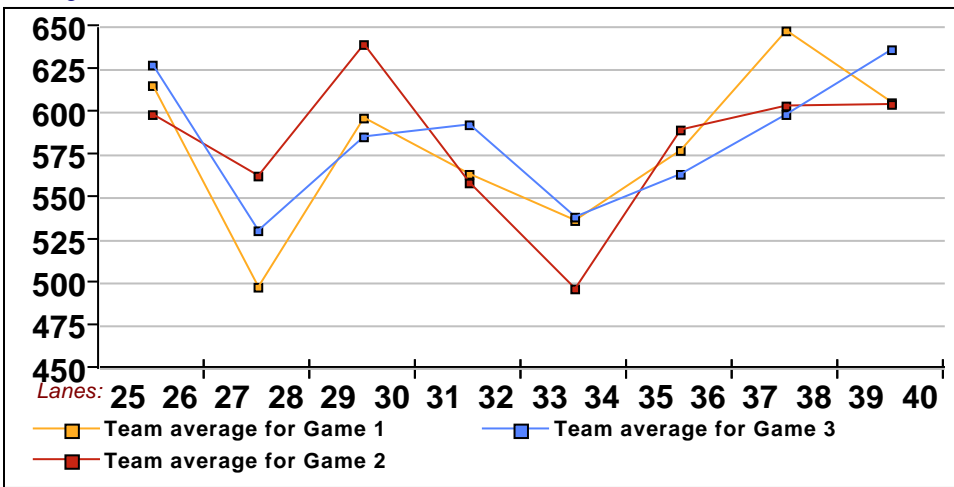

Average of Scores for Each Game