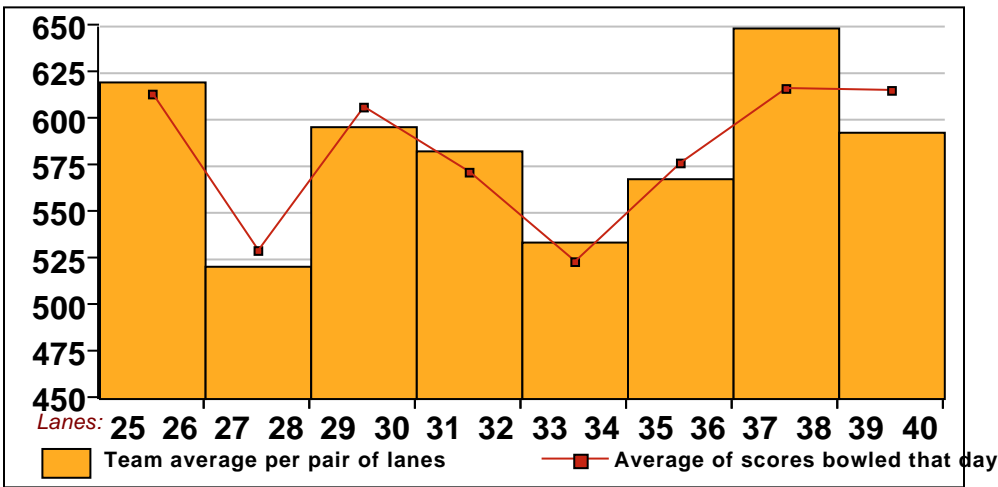

Team Average vs Avg of Scores