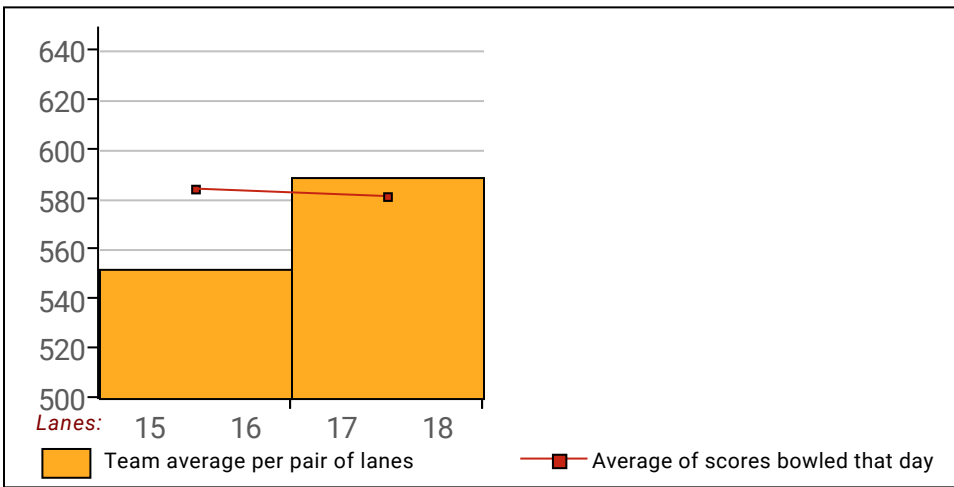

Team Average vs Avg of Scores