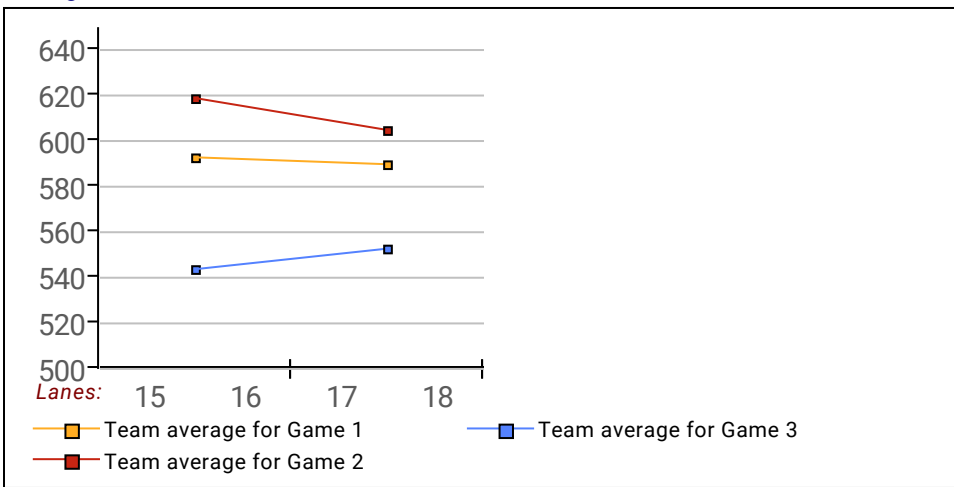

Average of Scores for Each Game