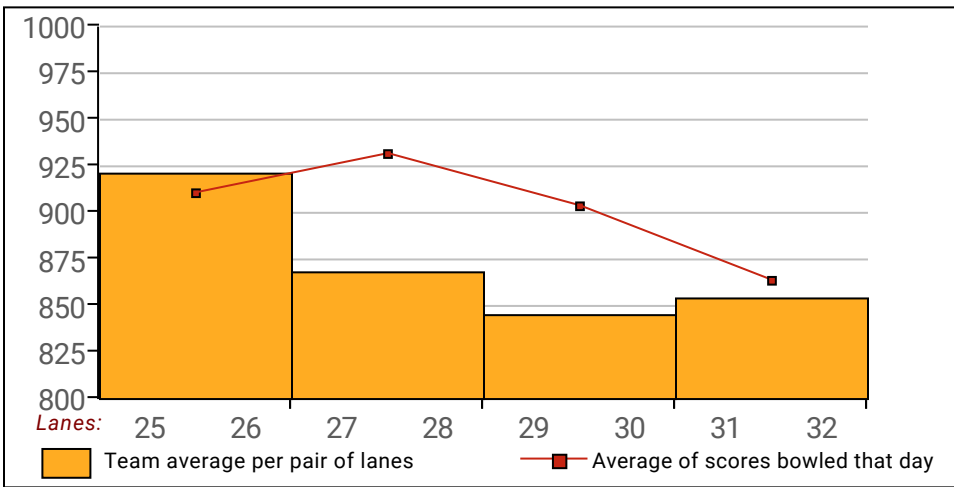

Team Average vs Avg of Scores