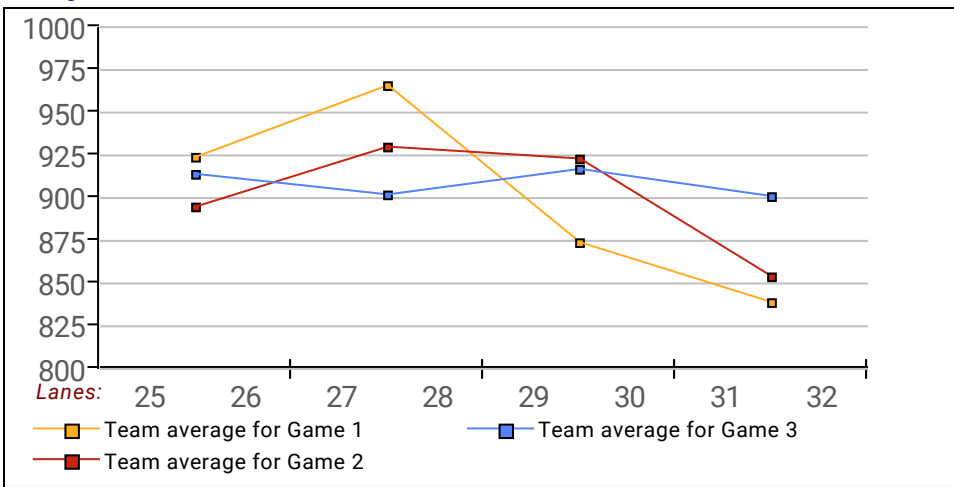

Average of Scores for Each Game