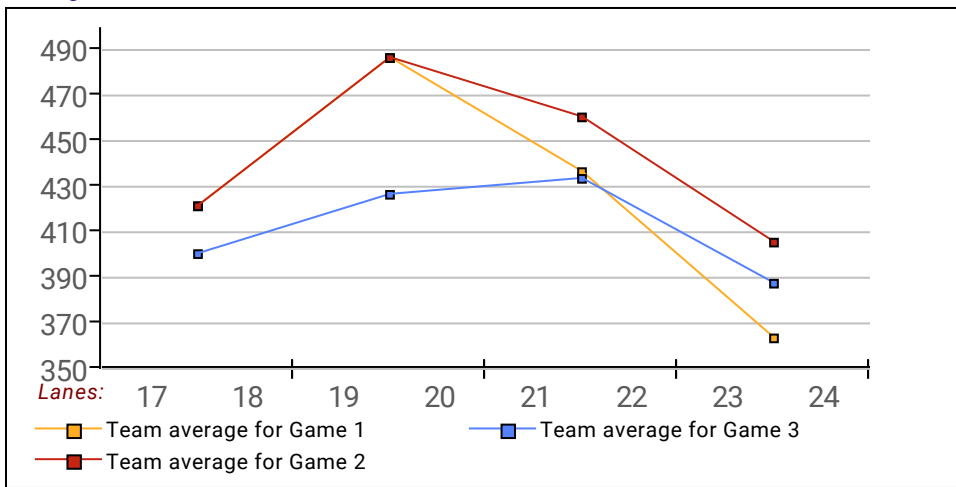

Average of Scores for Each Game