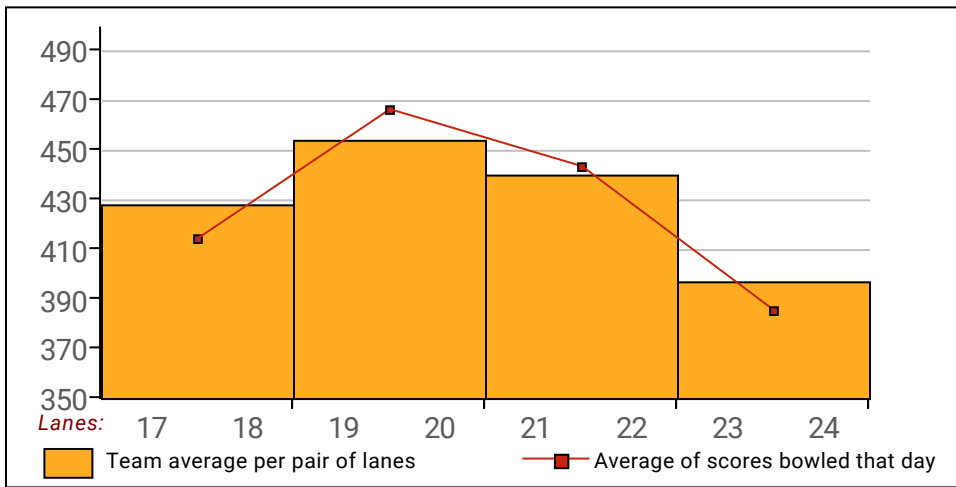

Team Average vs Avg of Scores