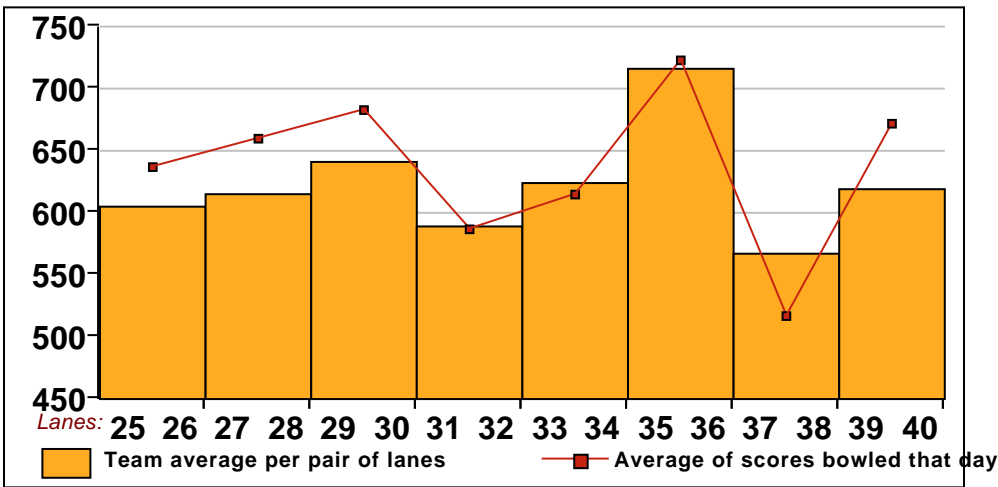

Team Average vs Avg of Scores