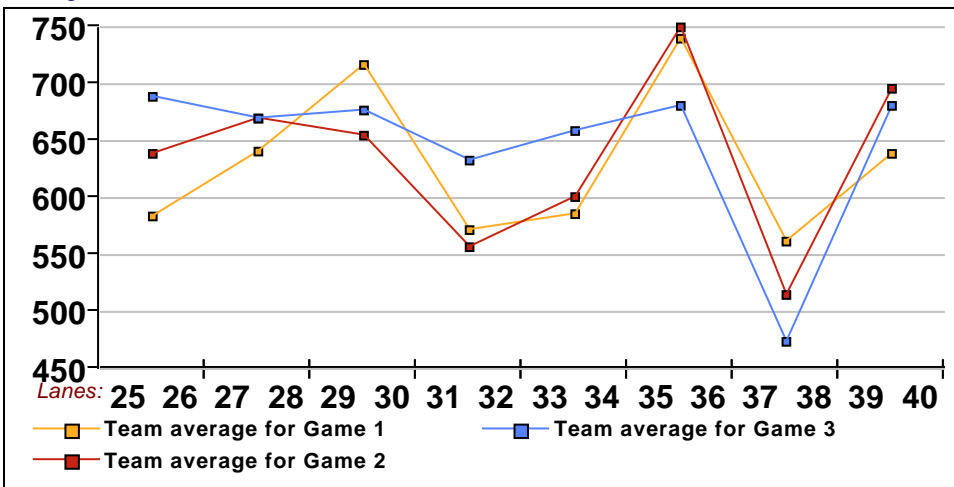

Average of Scores for Each Game